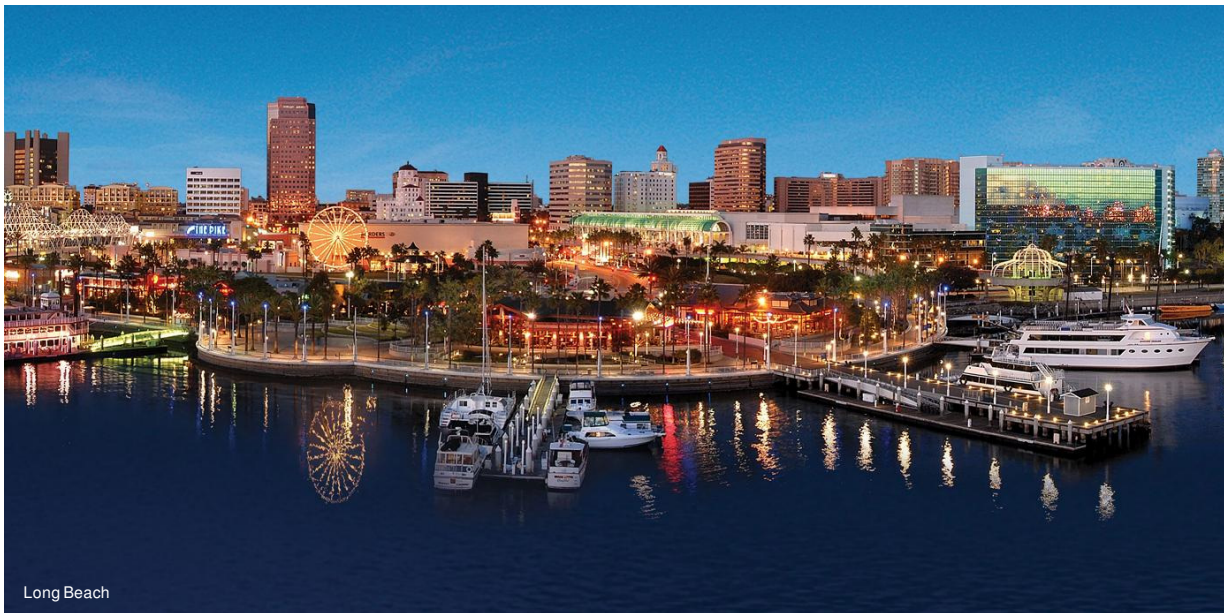

Los Angeles
Downtown

Laguna Beach

HOTELS & ACCOMODATION INFORMATION

4th Int. Conf. on 3D Body Scanning Technologies, Long Beach CA, USA, 19-20 Nov. 2013

LONG BEACH CALIFORNIA

Long Beach is located in Southern California, USA, on the Pacific coast, just 20 miles (35 km) south of Los Angeles. Long Beach brings both the "big city" downtown feel with the charm of a seaside community. It benefits from the sunny forecasts and warm temperatures around the year that Southern California is known for: a great escapade from cold November climate in many parts around the world.

General touristic information about Long Beach may be obtained at www.visitlongbeach.com.