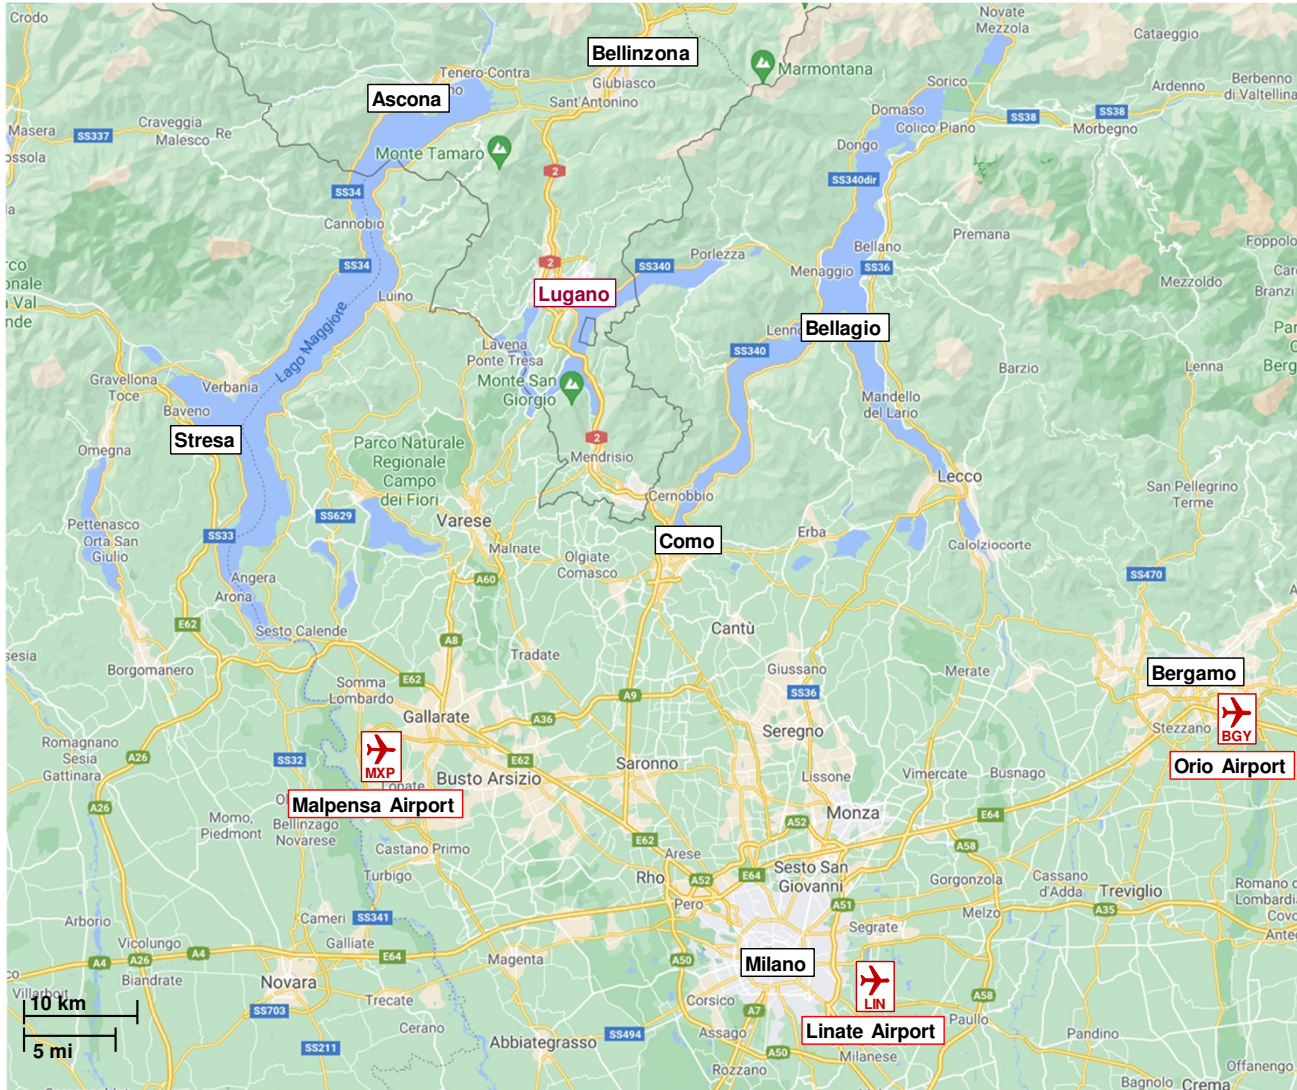

TRAVELING BY CAR OR TRAIN

Traveling by car: Lugano is situated in a strategic geographic position, directly on the north-south international axis of the St. Gotthard route E35 (Milan-Lugano-Basel).

Traveling by train: Swiss rail and public transportation network, www.sbb.ch/en