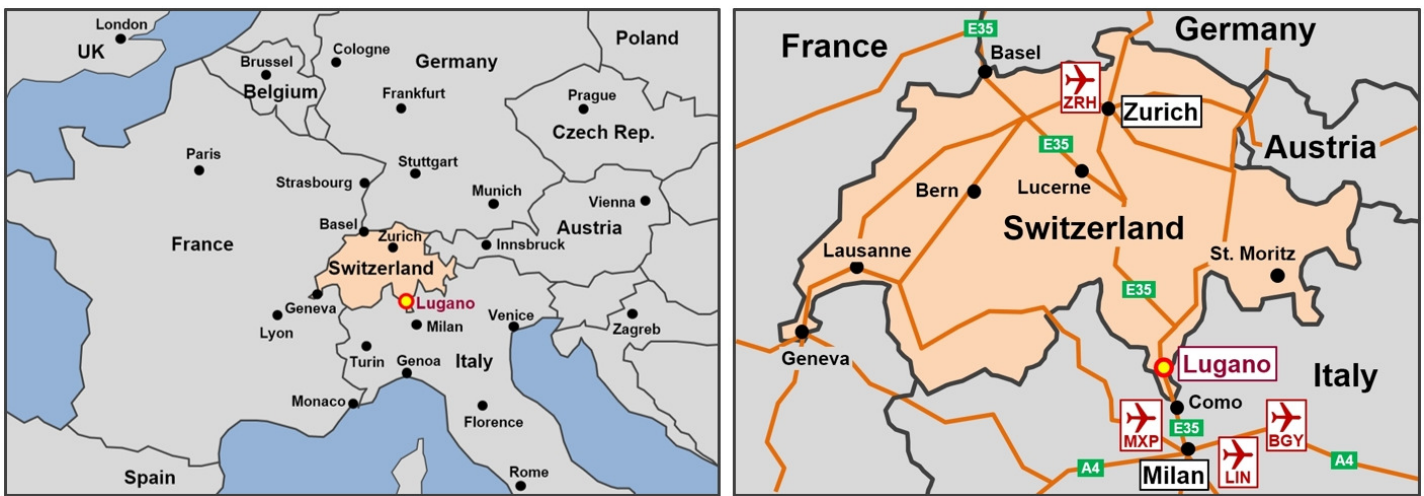

### LUGANO, SWITZERLAND

Lugano is situated in Ticino, an alpine canton in a strategic geographic position, directly on the north-south international axis of the St. Gotthard route E35 (Milan-Lugano-Basel). Lugano is easy to reach by several means of public transportation and by means of private transport.

The main and closest airport is Milan Malpensa international airport (MXP). It is situated 70km from Lugano and directly connected by rail; it is ideal for short-to-long-distance connections and low-cost flights.

The main airport in Switzerland is Zurich international airport (ZRH). It is located 200km from Lugano with connections by rail.

Milan Linate (LIN) and Milan Orio (BGY) airports are also at reachable distances and connected by rail to Lugano (but not directly).

Lugano is within driving distance from a number of major destinations:

Como (I) 40km, Milano (I) 80km, Lucerne (CH) 170km, Zurich (CH) 200km, Basel (CH) 260km, Venice (I) 340km, Geneva (CH) 370km, Florence (I) 400km, Munich (D) 420km, Stuttgart (D) 430km, Frankfurt (D) 590km, Rome (I) 660km, Paris (F) 770km, Vienna (A) 830km.